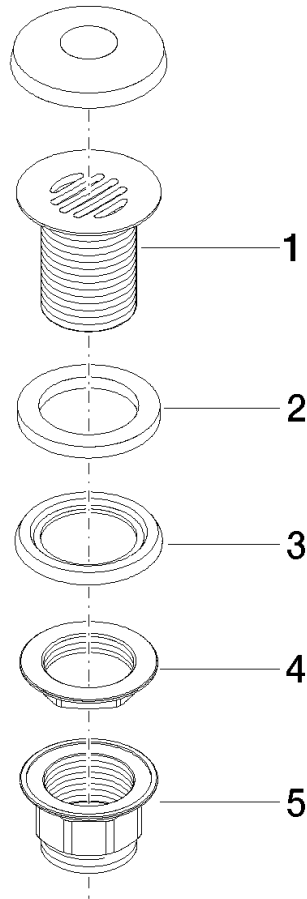

Grated waste 1 1/4" - Brushed Chrome

IMO

10 110 970

Only suitable for sinks without an overflow.

Only suitable for sinks without an overflow.

Fits: IMO, LULU, MADISON, MEM, TARA,
CL.1, LISSÉ, VAIA, META, CYO

	Brushed Chrome	10 110 970-93
	Chrome	10 110 970-00
	Brushed Platinum	10 110 970-06
	Platinum	10 110 970-08
	Durabrand (23kt Gold)	10 110 970-09
	Dark Chrome	10 110 970-19
	Light Gold	10 110 970-26
	Brushed Light Gold	10 110 970-27
	Brushed Durabrand (23kt Gold)	10 110 970-28
	Matte Black	10 110 970-33
	Brushed Bronze	10 110 970-42
	Brushed Champagne (22kt Gold)	10 110 970-46
	Champagne (22kt Gold)	10 110 970-47
	Brushed Dark Platinum	10 110 970-99

Required miscellaneous

Washer NBR 70 39,0 x 29,0 x 2,0 mm - 09 14 05 016 90

Required miscellaneous

Pipe Ø 32 x 0,75 x 110 mm - Brushed Chrome 09 28 23 005-93

10 110 970

10 110 970

Spare parts list

No.	Item Number	Name	Quantity used	Delivery time
1	09 11 01 025-93	cup	1	20
2	09 14 05 039 90	seal	1	2
3	09 14 03 025 90	seal	1	2
4	09 23 10 017 90	nut	1	2
5	09 23 10 020-93	nut	1	20