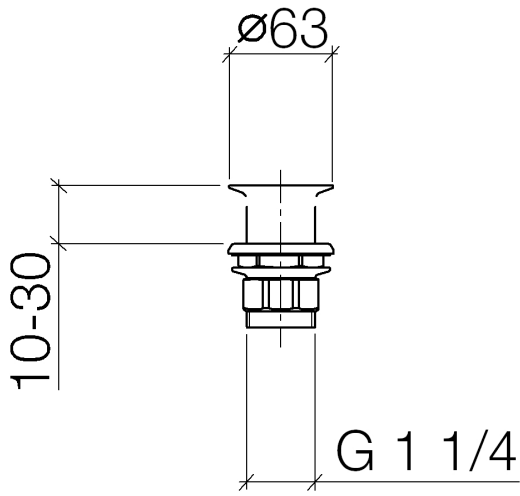

Required miscellaneous

Washer NBR 70 39,0 x 29,0 x 2,0 mm - 09 14 05 016 90

Required miscellaneous

Pipe Ø 32 x 0,75 x 110 mm - Brushed Chrome 09 28 23 005-93

10 110 970

10 110 970

Spare parts list

No.	Item Number	Name	Quantity used	Delivery time
1	09 11 01 025-93	cup	1	20
2	09 14 05 039 90	seal	1	2
3	09 14 03 025 90	seal	1	2
4	09 23 10 017 90	nut	1	2
5	09 23 10 020-93	nut	1	20